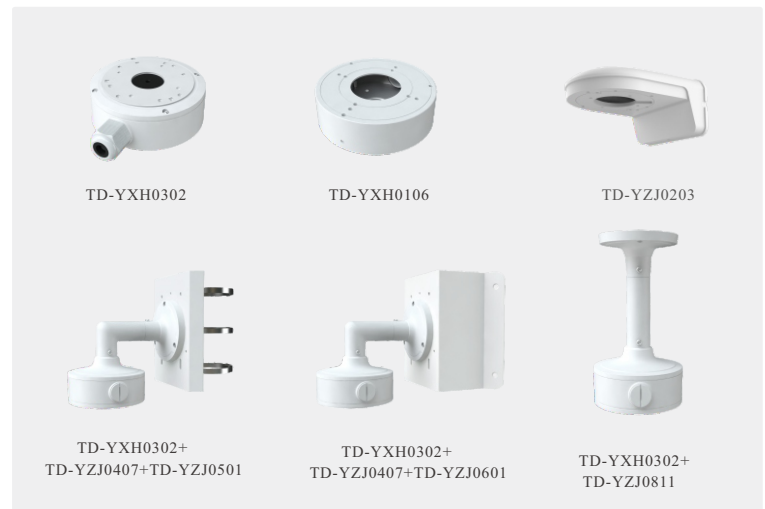

DORI Distance

Lens	Detect	Observe	Recognize	Identify
2.8~12mm(W)	63m(209ft)	25m(83ft)	12m(41ft)	6m(20ft)
2.8~12mm(T)	188m(618ft)	75m(247ft)	37m(123ft)	18m(61ft)

Others

Power Supply	DC12V/PoE
Power Consumption	< 8W
Operating Environment	- 30 °C ~ 60 °C (-22°F~140°F); Humidity: less than 95 % (non-condensing)
Storage Environment	- 30 °C ~ 65 °C (-22°F~149°F), Humidity: less than 95 % (non-condensing)
Dimensions (mm)	Ø 111.5 × 99.6
Weight (net)	Approx. 0.65KG
Installation	Ceiling mounting; Wall mounting
Certificate	CE, FCC
Environmental Protection	Complies with Directive EU RoHS, WEEE(2012/19/EU), directive 94/62/EC and REACH(EC1907/2006)

DIMENSIONS

AVAILABLE ACCESSORIES

AVAILABLE MODEL

Available Model	TD-9545S4(D/AZ/PE/AR3)	Motorized zoom lens
	TD-9545S4(D/FZ/PE/AR3)	Manual zoom lens