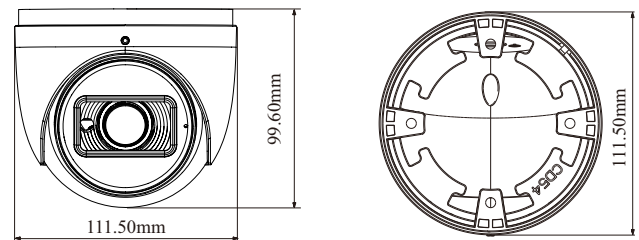

DORI Distance

Lens	Detect	Observe	Recognize	Identify
2.8~12mm(W)	63m(209ft)	25m(83ft)	12m(41ft)	6m(20ft)
2.8~12mm(T)	188m(618ft)	75m(247ft)	37m(123ft)	18m(61ft)

Others

Power Supply	DC12V/PoE
Power Consumption	< 8W
Operating Environment	- 30 °C ~ 60 °C (-22°F~140°F); Humidity: less than 95 % (non-condensing)
Storage Environment	- 30 °C ~ 65 °C (-22°F~149°F), Humidity: less than 95 % (non-condensing)
Dimensions (mm)	Ø 111.5 × 99.6
Weight (net)	Approx. 0.65KG
Installation	Ceiling mounting; Wall mounting
Certificate	CE, FCC
Environmental Protection	Complies with Directive EU RoHS, WEEE(2012/19/EU), directive 94/62/EC and REACH(EC1907/2006)

DIMENSIONS