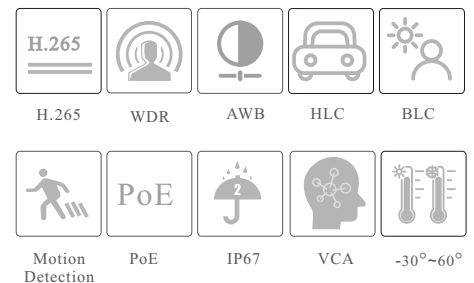

CAMERA

TD-9545S4

4MP IR Water-proof Turret Network Camera

- H.265+/H.265/H.264+ /H.264/MJPEG coding
- Max.resolution: 4MP (2560 × 1440)
- ICR auto switch, true day / night vision
- 3D DNR, WDR, HLC, BLC, smart IR, etc.
- 30~50m IR night view distance
- Built-in micro SD card slot, up to 256GB
- 1CH built-in MIC; 1CH audio input
- DC12V/PoE power supply
- IP 67 ingress protection
- Support three streams
- Support remote monitoring by smart phones& tablet PCs with iOS and Android OS
- Intelligent analytics