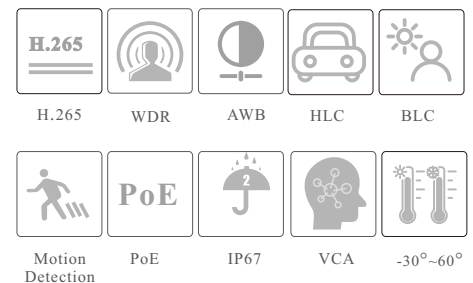

CAMERA

TD-9442S4

4MP IR Water-proof Bullet Network Camera

- H.265+/H.265/H.264+/H.264/MJPEG coding
- Max.resolution: 4MP (2560 × 1440)
- ICR auto switch, true day / night vision
- 3D DNR, WDR, HLC, BLC, smart IR, etc.
- ROI coding
- 30~50m IR night view distance
- Built-in micro SD card slot, up to 256GB
- DC12V/PoE power supply
- IP 67 ingress protection
- Support three streams
- Support remote monitoring by smart phones& tablet PCs with iOS and Android OS
- Intelligent analytics