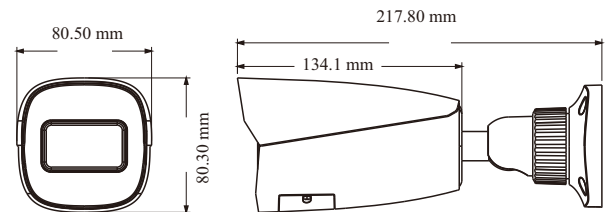

DORI Distance				
Lens	Detect	Observe	Recognize	Identify
2.8mm	61m(202ft)	24m(81ft)	12m(40ft)	6m(20ft)
3.6mm	79m(259ft)	31m(103ft)	15m(51ft)	7m(25ft)
6mm	119m(393ft)	47m(157ft)	23m(78ft)	11m(39ft)
2.8~12mm(W)	63m(209ft)	25m(83ft)	12m(41ft)	6m(20ft)
2.8~12mm(T)	188m(618ft)	75m(247ft)	37m(123ft)	18m(61ft)
Others				
Power Supply	DC12V/PoE			
Power Consumption	< 8W			
Operating Environment	- 30 °C ~ 60 °C (-22°F~140°F);Humidity: less than 95 % (non-condensing)			
Storage Environment	- 30 °C ~ 65°C (-22°F~149°F), Humidity: less than 95 % (non-condensing)			
Dimensions (mm)	217.8 × 80.5 × 80.3			
Weight (net)	Approx. 0.66KG			
Installation	Ceiling mounting; Wall mounting			
Certificate	CE, FCC			
Environmental Protection	Complies with Directive EU RoHS, WEEE(2012/19/EU) , directive 94/62/EC and REACH(EC1907/2006)			

DIMENSIONS