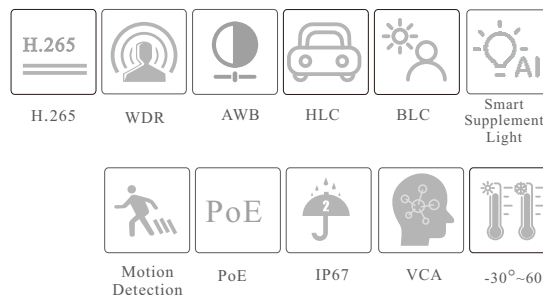

TD-9442S4-C

4MP Dual Illumination Water-proof Bullet Network Camera

- H.265+ /H.265 /H.264+ /H.264/MJPEG coding
- Max. resolution: 4MP (2560 × 1440)
- Auto day/night switch
- 3D DNR, HWDR, HLC, BLC, etc.
- ROI coding
- Support smart supplement light
- 30~40m white light view distance; 30~50m IR view distance
- DC12V/PoE power supply
- IP 67 ingress protection
- Support three streams
- Support remote monitoring by smart phones& tablet PCs with iOS and Android OS
- Support P2P function
- Support SMD
- Support line crossing detection, region intrusion detection, abandoned/missing object detection, video exception detection